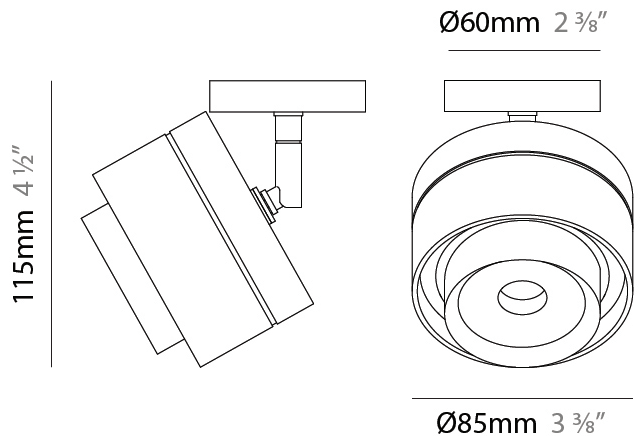

PROJECT	_____
TYPE	_____
SPECIFIER	_____
QUANTITY	_____
DATE	_____

ZOOM SURFACE

A7200015- -

base number   Color   Finish
Temperature   Options

1. To build a product code in our configurator select the specify button on the base model # product page
2. To build a manual product code on this datasheet choose from the options listed below in blue font and add the suffix to the base model #

GENERAL

Series: Zoom
Brand: Letroh
Division: Architectural
Mounting Type: Surface
Mounting Location: Ceiling
Subcategory: Spots

PHYSICAL

Shape: Rectangle
Diameter (mm): 85
Diameter (in): 3 3/8
Height (mm): 115
Height (in): 4 1/2
Light Distribution: Adjustable / Downlight
Weight (kg): 0.38
Weight (lbs): 0.73
Fixture Finish: WHI / BLK
Fixture Material: Aluminum

ELECTRICAL

Lamp Type: LED (Zhaga Standard)
Input Wattage (W): 14.7
Total Output Wattage (W): 12.7
Dimming: Tri-Mode (Non-Dimming and Phase Dimming (120Vac only) and 0-10V Dimming)
Driver Included: No
Driver Location: Remote
Driver Type: Constant Current - Universal
Driver Class: Class 2
Housing: ENCP3
Input Voltage (V): 120 - 277
Constant Current (MA): 350

LED

Color Temperature (°K): 2700 / 3000
Max. Delivered Lumen (lm): 831 / 878
Nominal Lumen (lm): 1010 / 1068
CRI: >97 CRI
Lamp Life (hrs): 50000

OPTICAL

Optic°: 12 - 46
Adjustability: Tilting and rotating

RATINGS AND CERTIFICATIONS

Certified By: Certified for North American Standards
IP rating: IP20